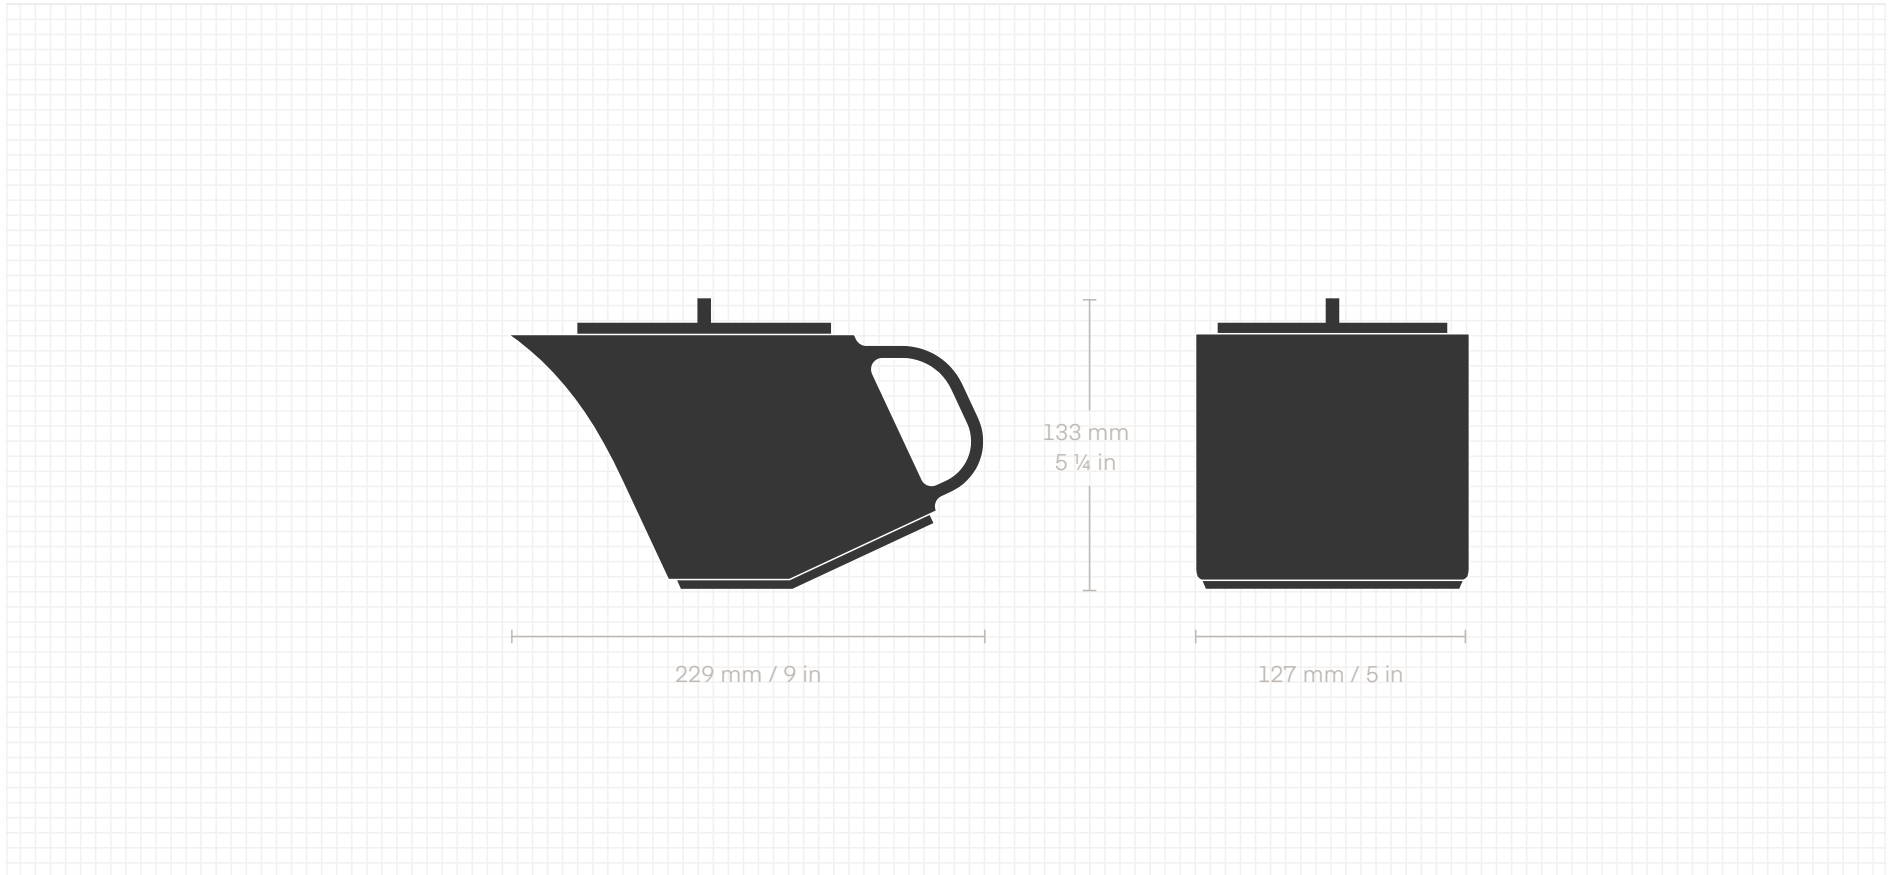

Sei+z

studioseit.com • +1 347 599 1403 • sales@studioseit.com

©Studio Seitz, LLC. All rights reserved.