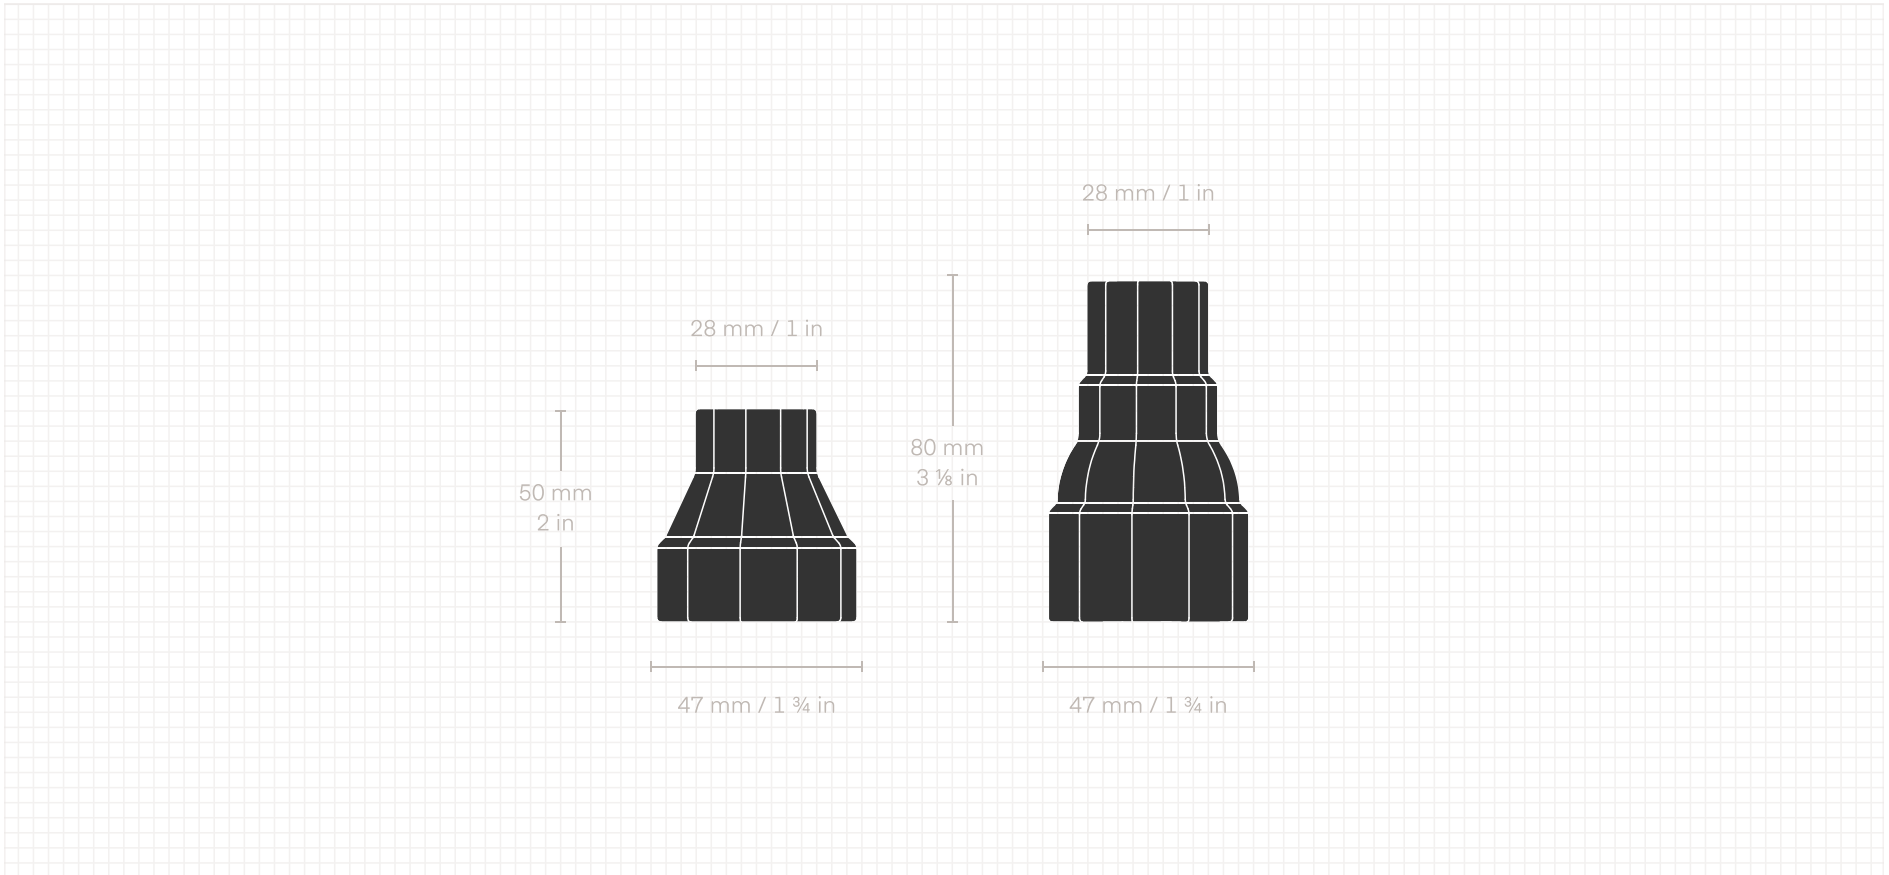

Sei+z

studioseit.com • +1 347 599 1403 • sales@studioseit.com

©Studio Seitz, LLC. All rights reserved.