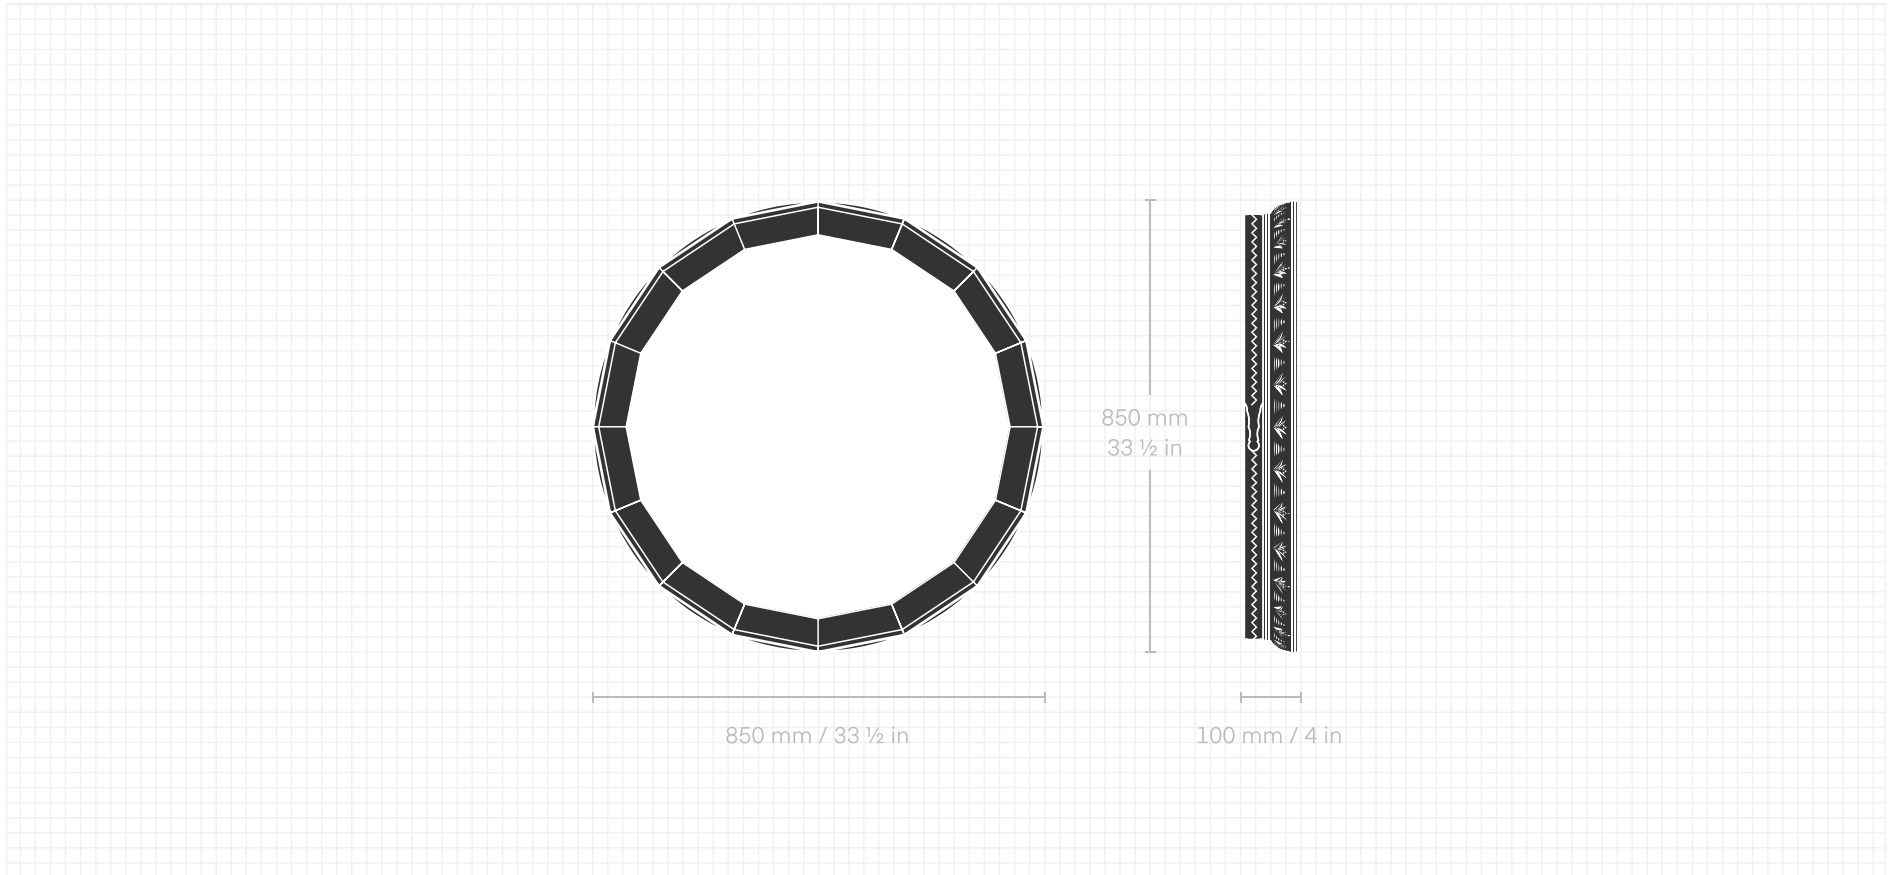

COOPERAGE WALL MIRROR, Ebonized European Ash

Sei+z

studioseit.com • +1 347 599 1403 • sales@studioseit.com

©Studio Seitz, LLC. All rights reserved.