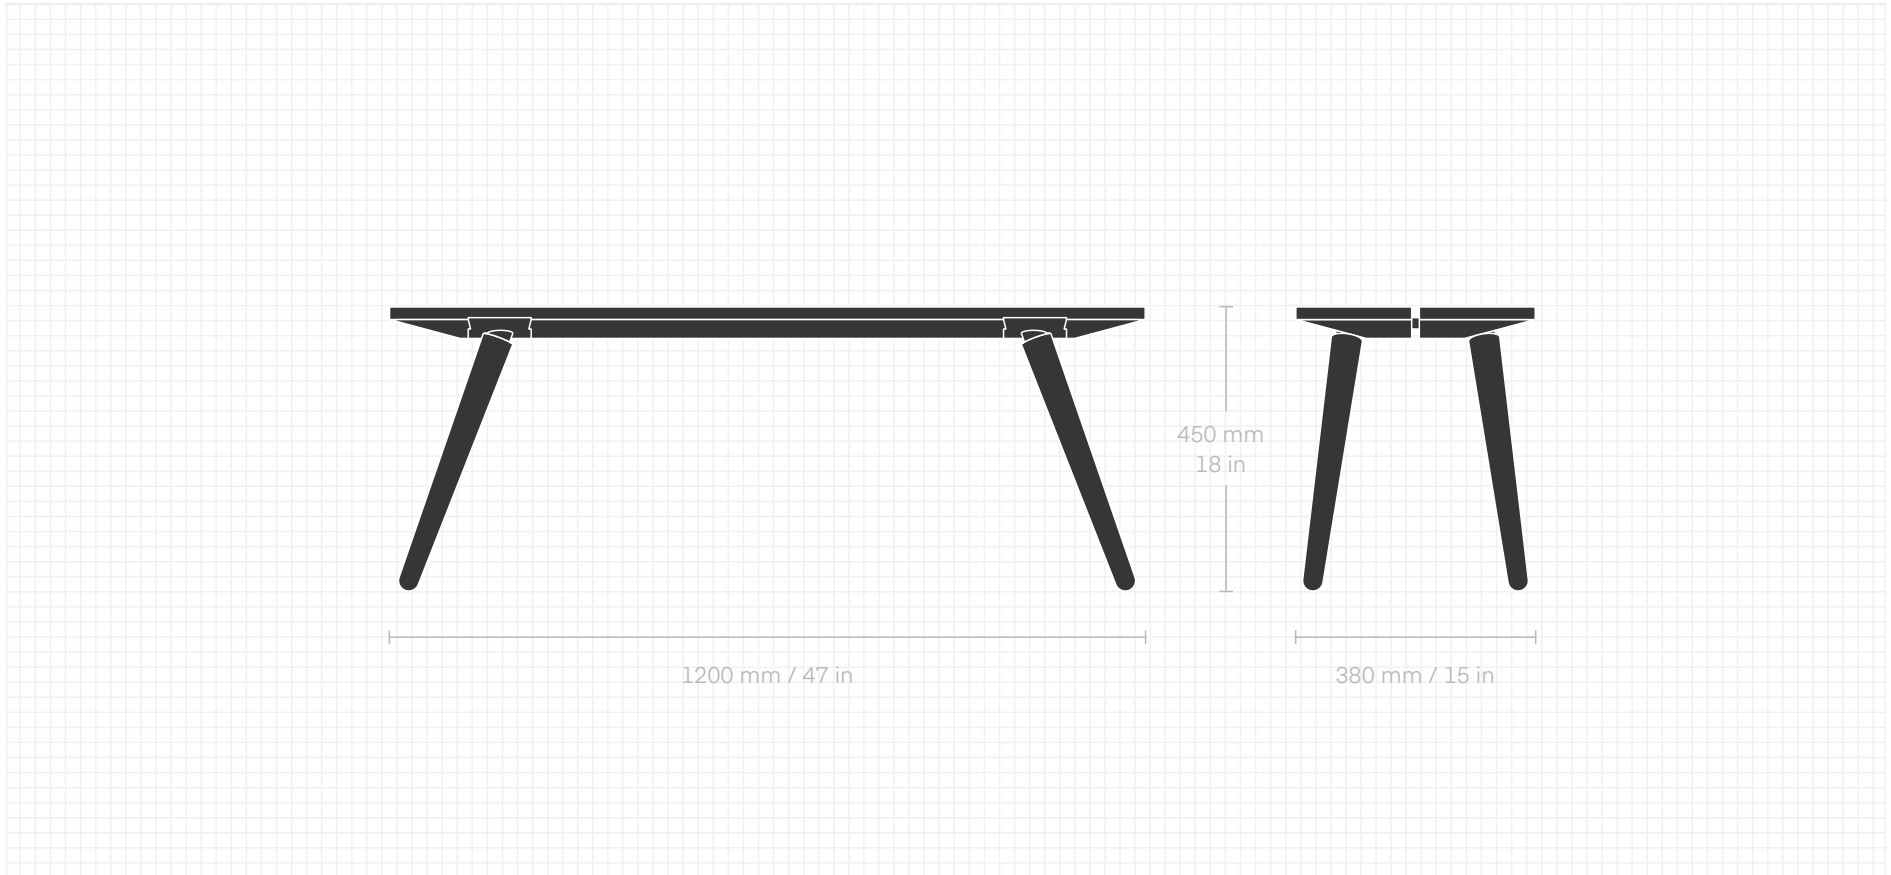

CHALET BENCH, Ebonized European Ash

Sei+z

studioseit.com • +1 347 599 1403 • sales@studioseit.com

©Studio Seitz, LLC. All rights reserved.